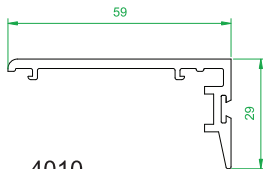

4001
Outer Frame

4002
Small Sash

4003
Medium Sash

4005
150mm Cill

4006
185mm Cill

4007
225mm Cill

4008
24mm Ovolo Co Ex
Glazing Bead

4009
24mm Square Co Ex
Glazing Bead

4010
Interlock

4012
Sash Stop

4013
Sash Stop with upstand

4101
Astragal Bar

4120
20mm Add On

4401
Thermal Insert
For 4001 Outer Frame

4402
Thermal Insert
For 4003 Medium Sash

4403
Thermal Insert
For 4002 Small Sash