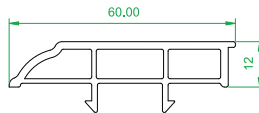

4001
Outer Frame

4002
Small Sash

4003
Medium Sash

4005
150mm Cill

4006
185mm Cill

4007
225mm Cill

4008
24mm Ovolo Co Ex
Glazing Bead

4009
24mm Square Co Ex
Glazing Bead

4010
Interlock

4012
Sash Stop

4013
Sash Stop with upstand

4101
Astragal Bar

4120
20mm Add On

4401
Thermal Insert
For 4001 Outer Frame

4402
Thermal Insert
For 4003 Medium Sash

4403
Thermal Insert
For 4002 Small Sash