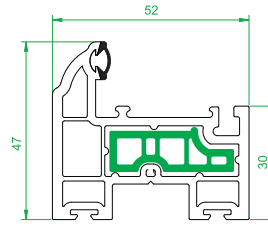

4001
Outer Frame

4002
Small Sash

4003
Medium Sash

4005
150mm Cill

4006
185mm Cill

4007
225mm Cill

4008
24mm Ovolo Co Ex
Glazing Bead

4009
24mm Square Co Ex
Glazing Bead

4010
Interlock

4012
Sash Stop

4013
Sash Stop with upstand

4101
Astragal Bar

4120
20mm Add On

4401
Thermal Insert
For 4001 Outer Frame

4402
Thermal Insert
For 4003 Medium Sash

4403
Thermal Insert
For 4002 Small Sash