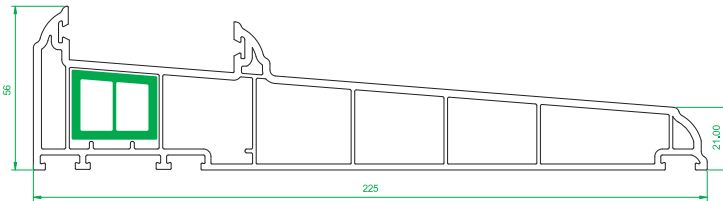

4001
Outer Frame

4002
Small Sash

4003
Medium Sash

4005
150mm Cill

4006
185mm Cill

4007
225mm Cill

4008
24mm Ovolo Co Ex
Glazing Bead

4009
24mm Square Co Ex
Glazing Bead

4010
Interlock

4012
Sash Stop

4013
Sash Stop with upstand

4101
Astragal Bar

4120
20mm Add On

4401
Thermal Insert
For 4001 Outer Frame

4402
Thermal Insert
For 4003 Medium Sash

4403
Thermal Insert
For 4002 Small Sash