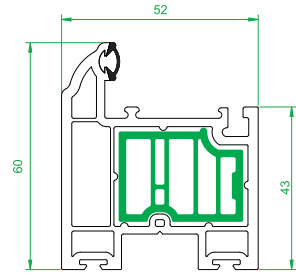

4001
Outer Frame

4002
Small Sash

4003
Medium Sash

4005
150mm Cill

4006
185mm Cill

4007
225mm Cill

4008
24mm Ovolo Co Ex
Glazing Bead

4009
24mm Square Co Ex
Glazing Bead

4010
Interlock

4012
Sash Stop

4013
Sash Stop with upstand

4101
Astragal Bar

4120
20mm Add On

4401
Thermal Insert
For 4001 Outer Frame

4402
Thermal Insert
For 4003 Medium Sash

4403
Thermal Insert
For 4002 Small Sash