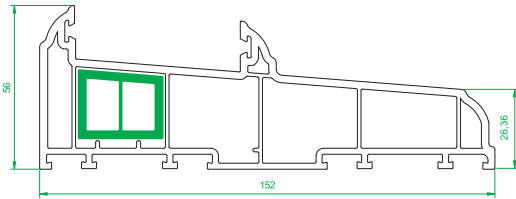

4001
Outer Frame

4002
Small Sash

4003
Medium Sash

4005
150mm Cill

4006
185mm Cill

4007
225mm Cill

4008
24mm Ovolo Co Ex
Glazing Bead

4009
24mm Square Co Ex
Glazing Bead

4010
Interlock

4012
Sash Stop

4013
Sash Stop with upstand

4101
Astragal Bar

4120
20mm Add On

4401
Thermal Insert
For 4001 Outer Frame

4402
Thermal Insert
For 4003 Medium Sash

4403
Thermal Insert
For 4002 Small Sash