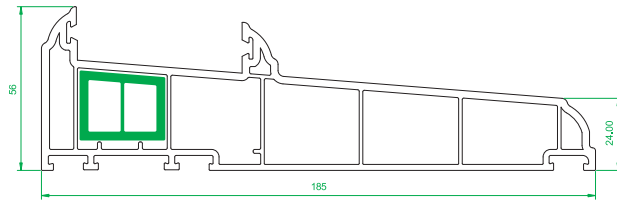

4001
Outer Frame

4002
Small Sash

4003
Medium Sash

4005
150mm Cill

4006
185mm Cill

4007
225mm Cill

4008
24mm Ovolo Co Ex
Glazing Bead

4009
24mm Square Co Ex
Glazing Bead

4010
Interlock

4012
Sash Stop

4013
Sash Stop with upstand

4101
Astragal Bar

4120
20mm Add On

4401
Thermal Insert
For 4001 Outer Frame

4402
Thermal Insert
For 4003 Medium Sash

4403
Thermal Insert
For 4002 Small Sash